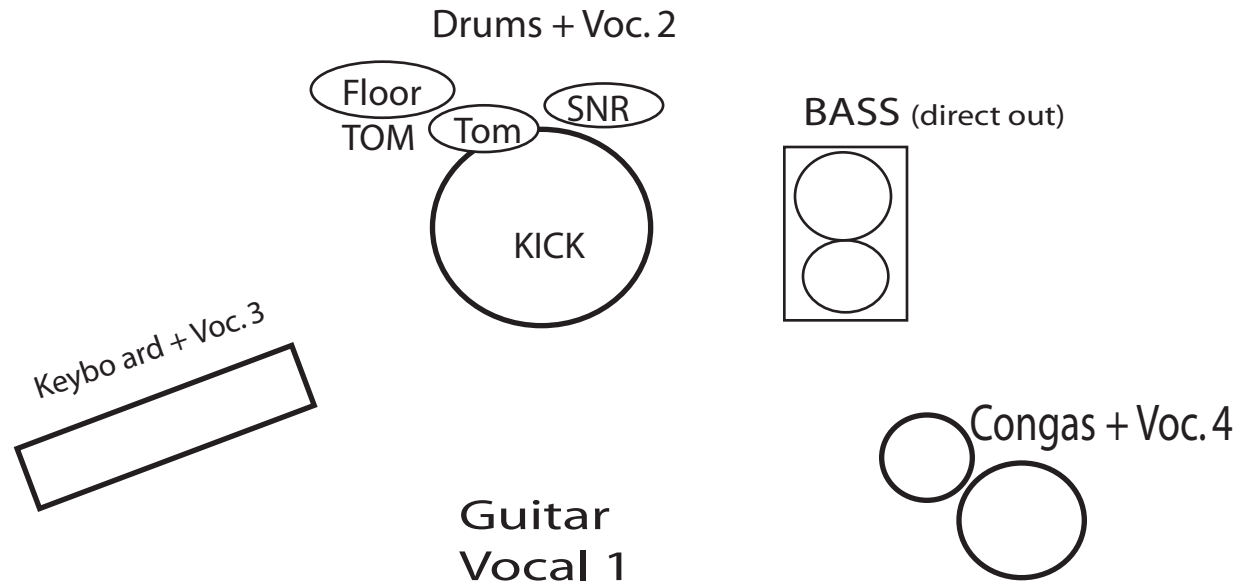

KAWEH

Stage Plot / Input List 2009

Manager: Guido Zolfaghar

Tel: 408.455.0260

E: guido@kaweh.com

INPUT LIST:

1. Kick
2. Snare
3. HiHat
5. Tom 1
6. Floor Tom
7. Cow Bell
8. Overhead L
9. Overhead R
10. Bass (Direct out)
11. Guitar (XLR to FOH - EQ Flat - NO EFX.)
12. Keyboard (L)
13. Keyboard (R)
14. Voc 1 (Guitar)
15. Voc 2 (Drums)
16. Voc 3 (Keyboard)
17. Voc 4 (Congas)
18. Conga (L)
19. Conga (R)
20. Conga OH